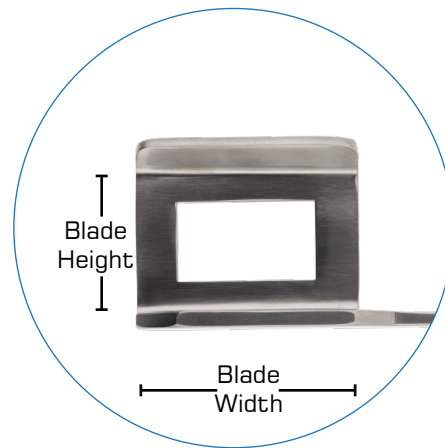

# FINOCHIETTO RETRACTORS

SKU	Size	Blade Width	Blade Height	Spread Width	Spread Height	Alloy
TL0071.1	Pediatric/Small	6mm	6mm	30mm	28mm	Stainless Steel
TL0072.1	Pediatric/Large	15mm	20mm	65mm	58mm	
TL0074.1	Adult/Small	35mm	40mm	145mm	135mm	Stainless Steel
TL0076.1	Adult/Medium	40mm	65mm	210mm	170mm	
TL0078.1	Adult/Large	60mm	65mm	210mm	190mm	