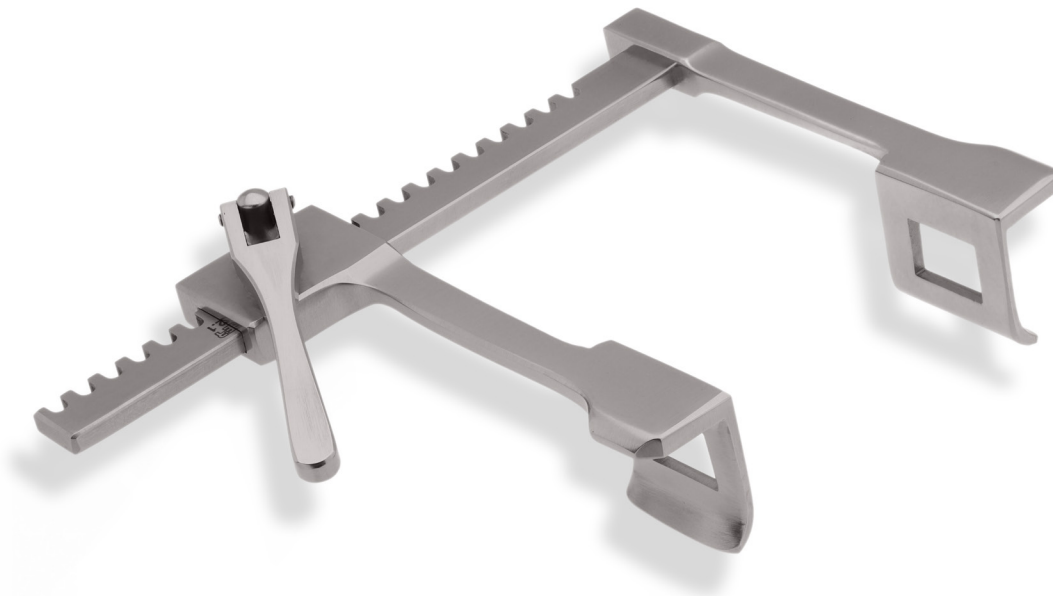

# FINOCHIETTO RETRACTORS

SKU	Size	Blade Width	Blade Height	Spread Width	Spread Height	Alloy
TL0071.1	Pediatric/Small	6mm	6mm	30mm	28mm	Stainless Steel
TL0072.1	Pediatric/Large	15mm	20mm	65mm	58mm	
TL0074.1	Adult/Small	35mm	40mm	145mm	135mm	Stainless Steel
TL0076.1	Adult/Medium	40mm	65mm	210mm	170mm	
TL0078.1	Adult/Large	60mm	65mm	210mm	190mm	