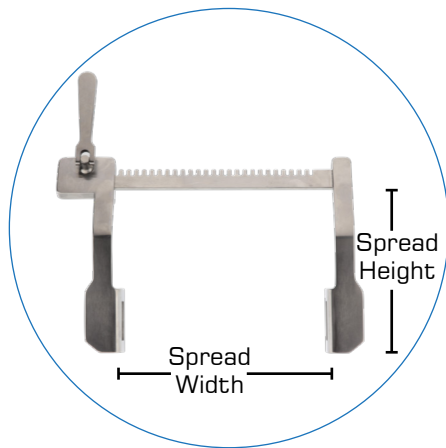

# FINOCHIETTO RETRACTORS

SKU	Size	Blade Width	Blade Height	Spread Width	Spread Height	Alloy
TL0071.1	Pediatric/Small	6mm	6mm	30mm	28mm	Stainless Steel
TL0072.1	Pediatric/Large	15mm	20mm	65mm	58mm	
TL0074.1	Adult/Small	35mm	40mm	145mm	135mm	Stainless Steel
TL0076.1	Adult/Medium	40mm	65mm	210mm	170mm	
TL0078.1	Adult/Large	60mm	65mm	210mm	190mm	